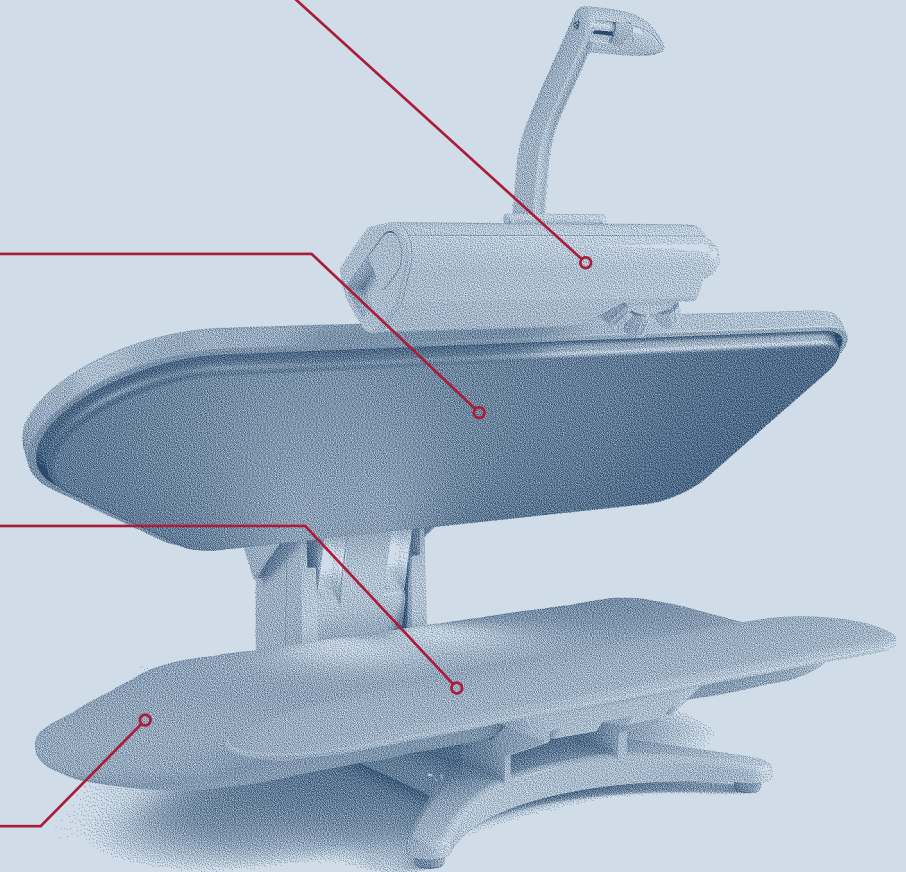

The advantages of Elnapress

Elnapress advantages,
wrinkle-free

Vapojet

The Vapojet system guarantees impeccable results. It carries out deep fiber regeneration, giving each garment a shine and natural softness that keeps it from aging.

Heating plate

The heat is distributed evenly and the heating surface is 10 times that of traditional irons. Made from a special alloy in Peraluman, the plate has a thickness of 3mm.

Jeannette sleeve board

It's an exclusive horizontally pivoted component incorporated into the machine that is open on both sides, guaranteeing maximum freedom of movement. It allows the user to speed up the ironing of shirtsleeves and other difficult places.

Ironing board

The form was designed specifically to facilitate ironing. The eleven alternating layers of Finnish birch and Swedish pine make this ironing board one-of-a-kind. Heat never travels beyond the base, allowing it to be placed and used on any surface.