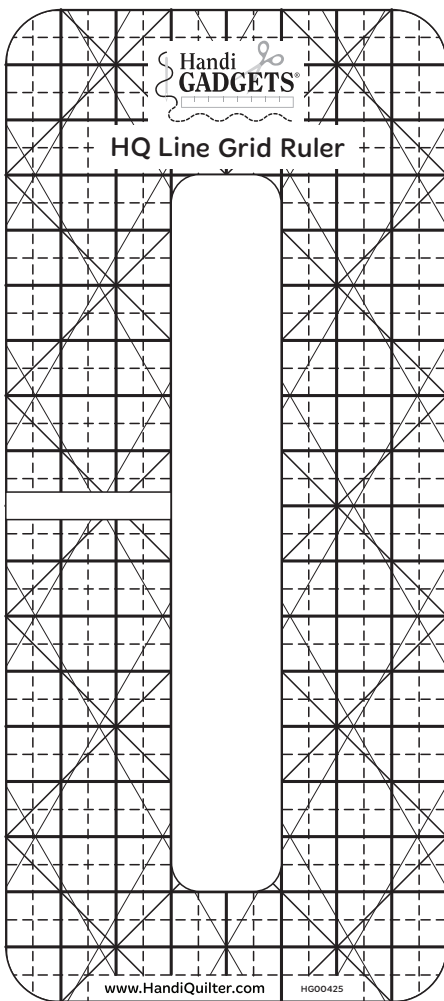

HQ Line Grid Ruler

DESIGN IDEAS

ALTERNATING LINES

ZIG-ZAGS

CROSSHATCHING

Watch the video tutorial at HandiQuilter.me/ruler-of-the-month/

©Handi Quilter • www.HandiQuilter.com • 1-877-MY-QUILT

PIANO KEYS

PLAID PATTERNS