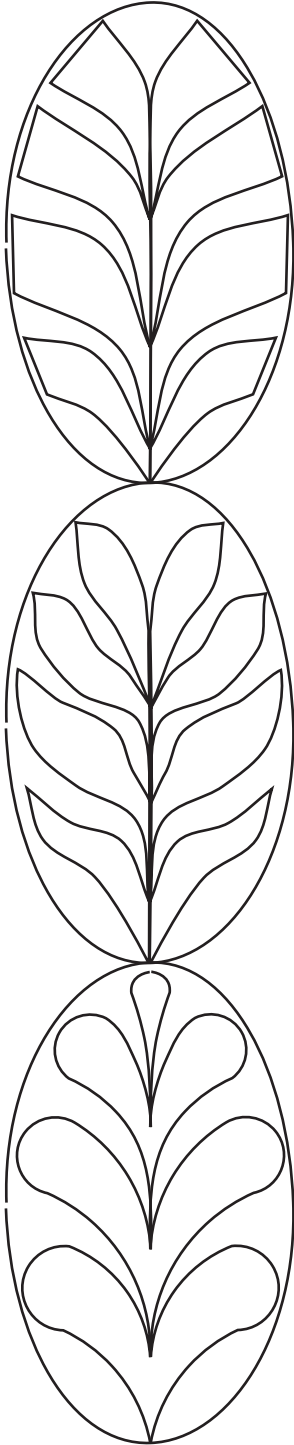

HQ Mini Oval Template

DESIGN IDEAS

ORANGE PEEL

CLAMSHELLS WITH PETALS

CLAMSHELLS WITH LOOPS

TULIPS

OVAL SWIRLS

CLAMSHELL WITH SCALLOPS

SQUARE DAISIES

Watch the video tutorial at HandiQuilter.me/ruler-of-the-month/

©Handi Quilter • www.HandiQuilter.com • 1-877-MY-QUILT

OVAL BORDER

OVAL WITH FEATHERS

OVAL FILLERS

OFFSET CLAMSHELLS

OFFSET CLAMSHELLS WITH PETALS

WEAVING VINES

FLOWERS WITH OVAL PETALS