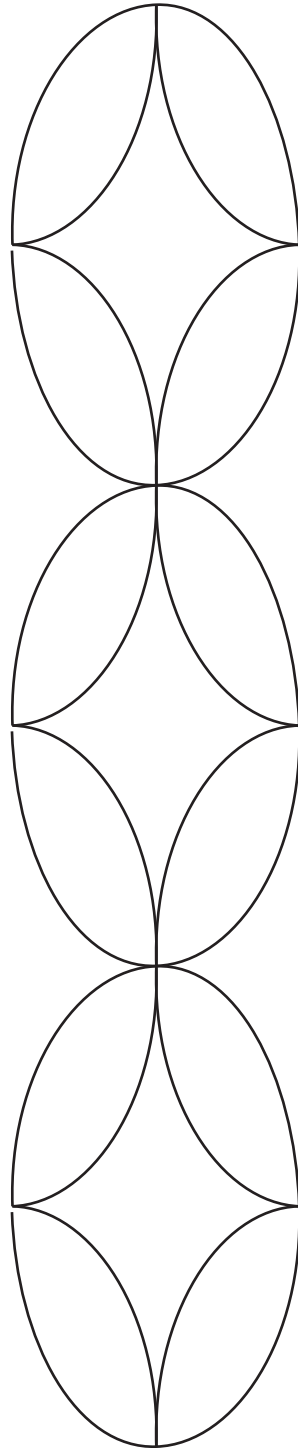

HQ Mini Oval Template

DESIGN IDEAS

ORANGE PEEL

CLAMSHELLS WITH PETALS

CLAMSHELLS WITH LOOPS

TULIPS

OVAL SWIRLS

CLAMSHELL WITH SCALLOPS

SQUARE DAISIES

Watch the video tutorial at HandiQuilter.me/ruler-of-the-month/

©Handi Quilter • www.HandiQuilter.com • 1-877-MY-QUILT

OVAL BORDER

OVAL WITH FEATHERS

OVAL FILLERS

OFFSET CLAMSHELLS

OFFSET CLAMSHELLS WITH PETALS

WEAVING VINES

FLOWERS WITH OVAL PETALS