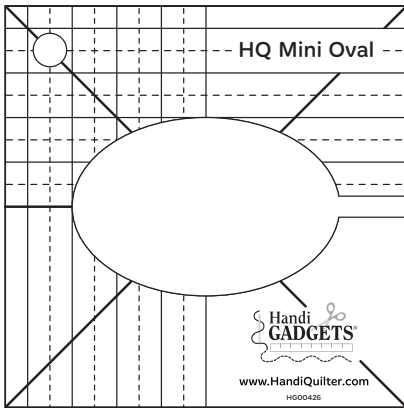

HQ Mini Oval Template

DESIGN IDEAS

ORANGE PEEL

CLAMSHELLS WITH PETALS

CLAMSHELLS WITH LOOPS

TULIPS

OVAL SWIRLS

CLAMSHELL WITH SCALLOPS

SQUARE DAISIES

Watch the video tutorial at HandiQuilter.me/ruler-of-the-month/

©Handi Quilter • www.HandiQuilter.com • 1-877-MY-QUILT

OVAL BORDER

OVAL WITH FEATHERS

OVAL FILLERS

OFFSET CLAMSHELLS

OFFSET CLAMSHELLS WITH PETALS