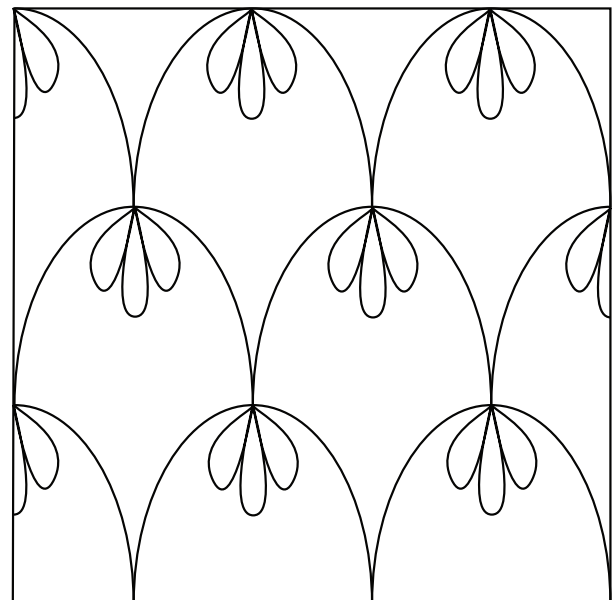

HQ Mini Oval Template

DESIGN IDEAS

ORANGE PEEL

CLAMSHELLS WITH PETALS

CLAMSHELLS WITH LOOPS

TULIPS

OVAL SWIRLS

CLAMSHELL WITH SCALLOPS

SQUARE DAISIES

Watch the video tutorial at HandiQuilter.me/ruler-of-the-month/

©Handi Quilter • www.HandiQuilter.com • 1-877-MY-QUILT

OVAL BORDER

OVAL WITH FEATHERS

OVAL FILLERS

OFFSET CLAMSHELLS

OFFSET CLAMSHELLS WITH PETALS

WEAVING VINES

FLOWERS WITH OVAL PETALS